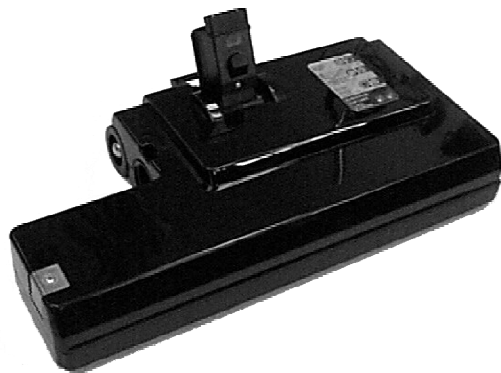

Also Available

ET 450e 18"

MADE IN GERMANY

MADE IN GERMANY

Products

A Better way
to clean your
home and office

Commercial Grade Electric Power Head

Advanced Technology
for a
Superior Cleaning
Performance

Distributed by: